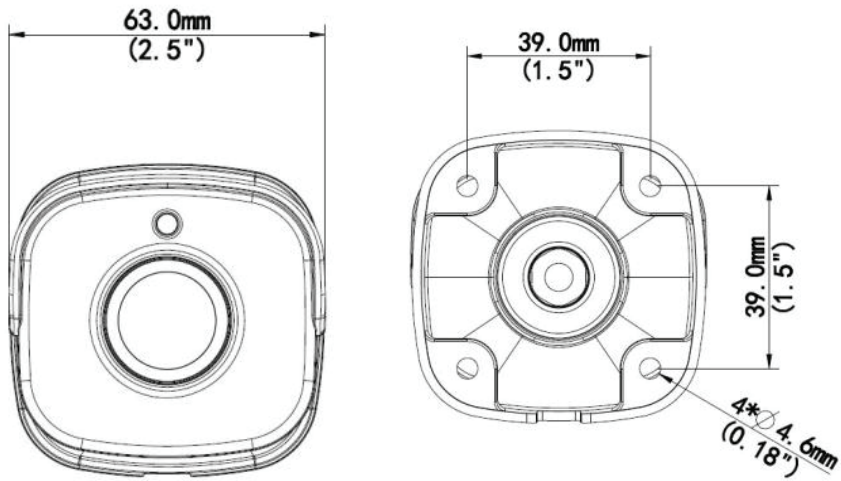

## Structure

- Wide temperature range: -35°C to 60°C (-31°F to 140°F)
- Wide voltage range of ±25%
- IP67
- IK10 vandal resistant
- 3-Axis

## Specifications

	4.0mm Lens			6.0mm Lens	
<b>Camera</b>					
Sensor	1/2.8", progressive scan, 2.0 megapixel, CMOS				
Lens	4.0mm@ F1.6			6.0mm@ F1.6	
DORI Distance	Lens	Detect(m)	Observe(m)	Recognize(m)	Identify(m)
	4mm	64.3	25.7	12.9	6.4
	6mm	96.4	38.6	19.3	9.6
Angle of view(H)	78.7°			53.3°	
Angle of View (V)	42.8°			29.3°	
Angle of View (O)	96.8°			65.1°	
Adjustment angle	Pan: 0°~360°		Tilt: 0°~90°		Rotate: 0°~360°
Shutter	Auto/Manual, 1~1/100000 s				
Minimum Illumination	Colour: 0.001 Lux (F1.6, AGC ON) 0 Lux with IR on				
Day/Night	IR-cut filter with auto switch (ICR)				
Digital noise reduction	2D/3D DNR				
S/N	>52dB				
IR Range	Up to 30m (98 ft) IR range				
Defog	Digital Defog				
WDR	120dB				
<b>Video</b>					
Video Compression	Ultra 265 ,H.265, H.264, MJPEG				
H.264 code profile	Baseline profile, Main Profile, High Profile				
Frame Rate	Main Stream: 2MP(1920×1080) Max. 30fps; Sub Stream: 2MP(1920×1080) Max. 30fps; Third Stream: D1(720×576) Max. 30fps				
9:16 Corridor Mode	Supported				
HLC	Supported				

## Dimensions

\*Product specifications and availability are subject to change without notice.