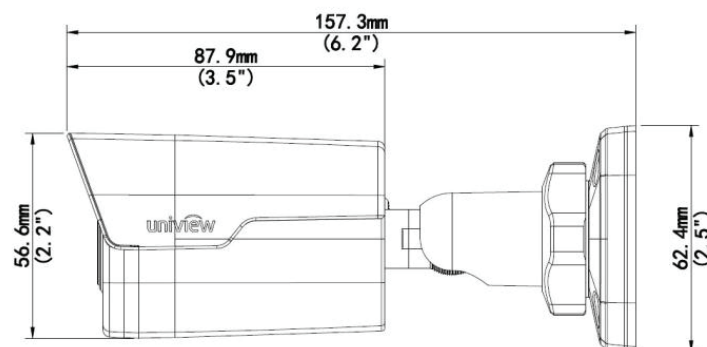

## Structure

- Wide temperature range: -35°C to 60°C (-31°F to 140°F)
- Wide voltage range of ±25%
- IP67
- IK10 vandal resistant
- 3-Axis

## Specifications

	4.0mm Lens			6.0mm Lens	
<b>Camera</b>					
Sensor	1/2.8", progressive scan, 2.0 megapixel, CMOS				
Lens	4.0mm@ F1.6			6.0mm@ F1.6	
DORI Distance	Lens	Detect(m)	Observe(m)	Recognize(m)	Identify(m)
	4mm	64.3	25.7	12.9	6.4
	6mm	96.4	38.6	19.3	9.6
Angle of view(H)	78.7°			53.3°	
Angle of View (V)	42.8°			29.3°	
Angle of View (O)	96.8°			65.1°	
Adjustment angle	Pan: 0°~360°		Tilt: 0°~90°		Rotate: 0°~360°
Shutter	Auto/Manual, 1~1/100000 s				
Minimum Illumination	Colour: 0.001 Lux (F1.6, AGC ON) 0 Lux with IR on				
Day/Night	IR-cut filter with auto switch (ICR)				
Digital noise reduction	2D/3D DNR				
S/N	>52dB				
IR Range	Up to 30m (98 ft) IR range				
Defog	Digital Defog				
WDR	120dB				
<b>Video</b>					
Video Compression	Ultra 265 ,H.265, H.264, MJPEG				
H.264 code profile	Baseline profile, Main Profile, High Profile				
Frame Rate	Main Stream: 2MP(1920×1080) Max. 30fps; Sub Stream: 2MP(1920×1080) Max. 30fps; Third Stream: D1(720×576) Max. 30fps				
9:16 Corridor Mode	Supported				
HLC	Supported				

## Dimensions

\*Product specifications and availability are subject to change without notice.