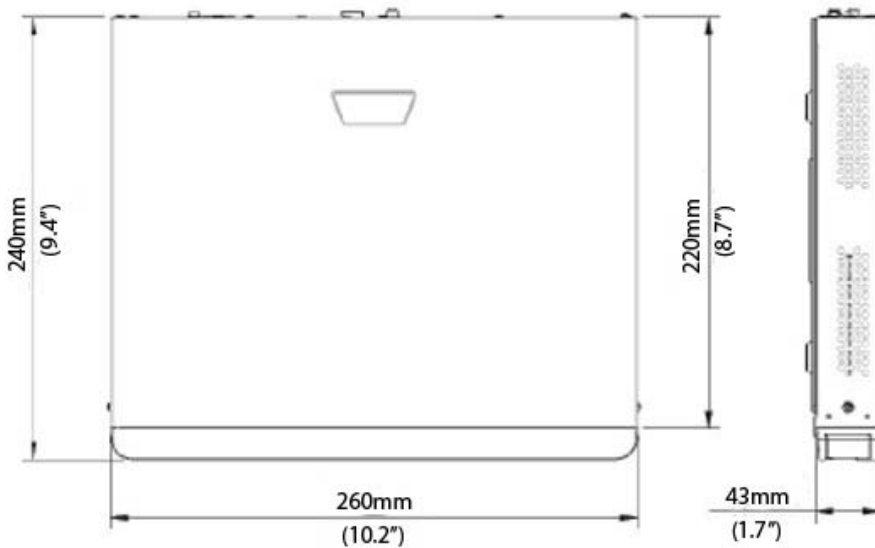

## Features

- 4-channel input
- Plug & Play with 4/8 independent PoE network interfaces
- Third-party IP cameras supported with ONVIF conformance
- Support 1-ch HDMI, 1-ch VGA, HDMI at up to 4K(3840x2160) resolution
- Up to 8 Megapixels resolution recording
- Support H.265/H.264 video formats
- Accurate retrieval, instant playback
- 1 SATA HDD up to 6 TB
- Support for P2P, UPnP, NTP, DHCP, PPPoE
- Support for mobile client access

<b>Power Supply</b>	48V DC
<b>Consumption ( without HDD )</b>	≤ 5 W
<b>PoE</b>	Max 30W for single port Max 54W in total ( 13.5W for each )
<b>Working Environment</b>	-10°C ~ + 55°C ( +14°F ~ +131°F )
<b>Dimensions</b>	260 x 240 x 43 (mm) (10.2" x 9.4" x 1.7") (in)

### Dimensions

### Rear Panel