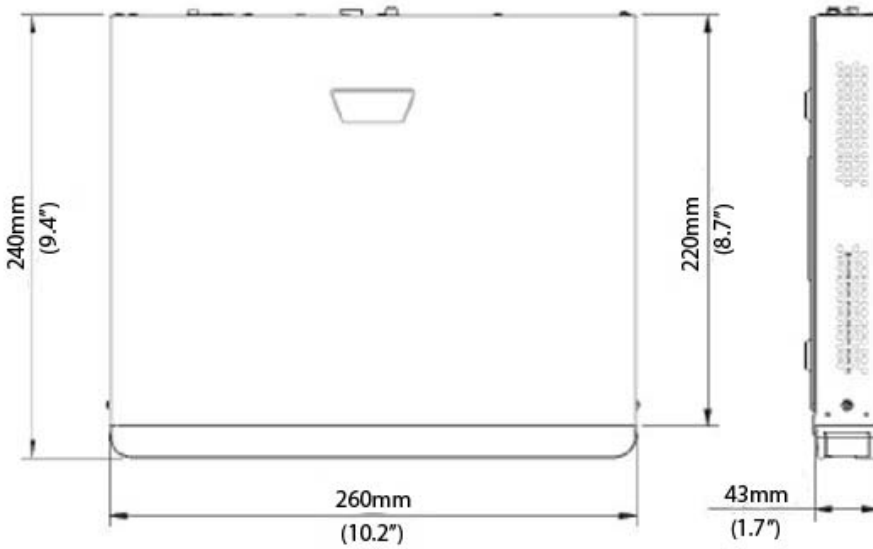

Features

- 8-channel input
- Plug & Play with 4/8 independent PoE network interfaces
- Third-party IP cameras supported with ONVIF conformance
- Support 1-ch HDMI, 1-ch VGA, HDMI at up to 4K(3840x2160) resolution
- Up to 8 Megapixels resolution recording
- Support H.265/H.264 video formats
- Accurate retrieval, instant playback
- 1 SATA HDD up to 6 TB
- Support for P2P, UPnP, NTP, DHCP, PPPoE
- Support for mobile client access

Specifications

VIDEO & AUDIO	
IP Video Input	8-ch
Two-way Audio Input	1-ch, RCA
Network	
Incoming Bandwidth	60Mbps
Outgoing Bandwidth	64Mbps
Remote connection	128
Video/Audio Output	
HDMI/VGA Output	HDMI: 4K (3840x2160) /30Hz, 1920x1080p /60Hz, 1920x1080p /50Hz, 1600x1200 /60Hz, 1280x1024 /60Hz, 1280x720 /60Hz, 1024x768 /60Hz VGA: 1920x1080p /60Hz, 1920x1080p /50Hz, 1600x1200 /60Hz, 1280x1024 /60Hz, 1280x720 /60Hz, 1024x768 /60Hz
Recording Resolution	8MP/6MP/5MP/4MP/3MP/1080p/960p/720p/D1/2CIF/CIF
Audio Output	1-ch, RCA
Synchronous Playback	8-ch
Decoding	
Compression	H.265/H.264
Live view/ Playback	8MP/6MP/5MP/4MP/3MP/1080p/960p/720p/D1/2CIF/CIF
Capability	1 x 4K@30, 3 x 4MP@20, 4 x 1080p@25, 8 x 720p@25, 16 x D1
Hard Disk	
SATA	1 SATA interfaces
Capacity	up to 6TB for each disk
External Interface	
Network Interface	1 RJ-45 10M/100M self-adaptive Ethernet Interface
Network Function	HTTP, TCP/IP, IPV4, UPnP, RTSP, UDP, SMTP, NTP, DHCP, DNS, IP Filter, PPPOE, DDNS, FTP, IP Server, P2P
USB Interface	Rear panel: 2 x USB2.0, Front panel: 1XUSB2.0
Alarm In	4-ch
Alarm Out	1-ch
PoE	
Interface	8 independent 100 Mbps PoE network interfaces
Supported Standard	IEEE 802.3at, IEEE 802.3af
GENERAL	

Power Supply	52V DC
Consumption (without HDD)	≤ 5 W
PoE	Max 30W for single port Max 108W in total (13.5W for each)
Working Environment	-10°C ~ + 55°C (+14°F ~ +131°F)
Dimensions	260 x 240 x 43 (mm) (10.2" x 9.4" x 1.7") (in)

Dimensions

Rear Panel