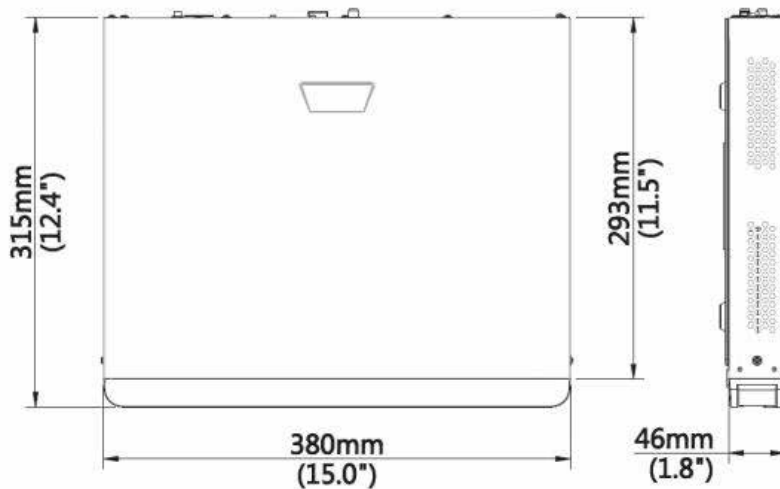

## Features

- Support Ultra 265/H.265/H.264 video formats
- 16/32-channel input
- Third-party IP cameras supported with ONVIF conformance: Profile S, Profile G, Profile T
- Support 2-ch HDMI, 1-ch VGA, HDMI2 at up to 4K(3840x2160) resolution
- HDMI1/VGA and HDMI2 independent outputs provided
- Up to 12 Megapixels resolution recording
- 4 SATA HDDs, Up to 10TB for each HDD
- Various fisheye dewarping modes for live view and playback for both web interface and GUI
- Support for 12V Power output
- Plug & Play with up to 16 independent PoE network interfaces
- ANR technology to enhance the storage reliability when the network is disconnected
- Support cloud upgrade

<b>Supported Standard</b>	IEEE 802.3at
<b>GENERAL</b>	
<b>Power Supply</b>	220V AC Power Consumption: ≤9 W( without HDD )
<b>Working Environment</b>	-10°C ~ + 55°C ( +14°F ~ +131°F ), Humidity ≤ 90% RH(non-condensing)
<b>Dimensions</b>	86 x 442 x 425 (mm) (3.4" x 17.4" x 16.7") (in)
<b>Weight ( without HDD )</b>	≤ 5.24 Kg ( 11.55 lb )

## Dimensions