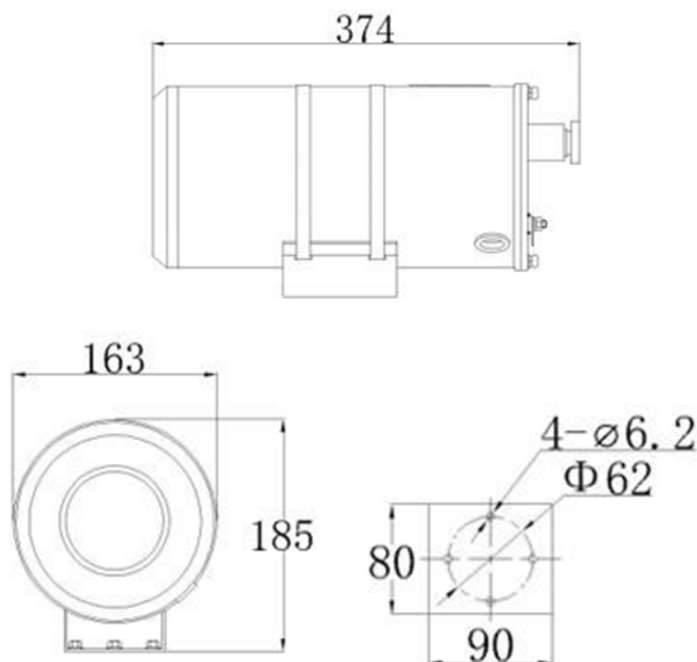

2MEWC04-IP4MZ

4MP IP Motorized Infrared Bullet Camera with
Water Cooling Explosion Proof Camera Housing - 304 Stainless Steel

ROI	Up to 2 areas
Motion Detection	Up to 4 areas
NETWORK	
Protocols	IPv4, IGMP, ICMP, ARP, TCP, UDP, DHCP, RTP, RTSP, RTCP, DNS, DDNS, NTP, FTP, TFTP, HTTP, HTTPS, SMTP, SSL
Compatible Integration	ONVIF(Profile S, Profile G), API
INTERFACE	
Network	1 RJ45 100M Base-TX Ethernet
Edge Storage	MicroSD, up to 128GB
GENERAL	
Power	12 V DC $\pm$ 25%, PoE (IEEE802.3 af)
Power Consumption	Max 6.5W
Dimensions (L x W x H)	253.4 x 86 x 71.7mm (9.98" x 3.4" x 2.8")
Weight	1kg (2.2lb)
Working Environment	-30°C ~ +60°C (-22°F ~ 140°F),
Ingress Protection	IP67
Vandal Resistant	IK10

Dimensions

Dimensions in mm