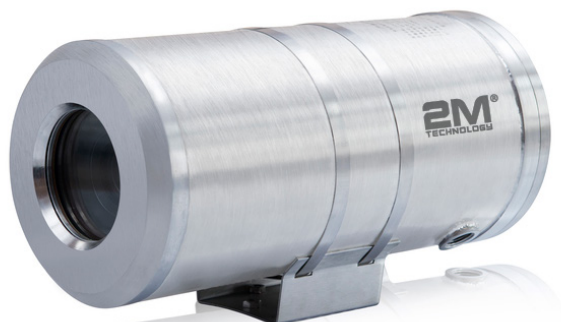

2MEWC04-IP4MZ

4MP IP Motorized Infrared Bullet Camera with
Water Cooling Explosion Proof Camera Housing - 304 Stainless Steel

Features

- Day/night functionality
- Smart IR , up to 30 m (98 ft) IR distance
- IR anti-reflection window to increase the infrared transmittance
- 2D/3D DNR (Digital Noise Reduction)
- Ultra 265,H.265, H.264, MJPEG
- Triple streams
- ONVIF Conformance
- Wide temperature range: -30°C to 60°C (-22°F to 140°F)
- Wide voltage range of $\pm 25\%$
- IP67
- IK10 vandal resistant
- 3-Axis
- Constructed of stainless steel 304
- IP68 ingress protection
- Water cooling system
- 2x G3/4 or NPT3/4 cable entries
- Can be wall or pole mounted