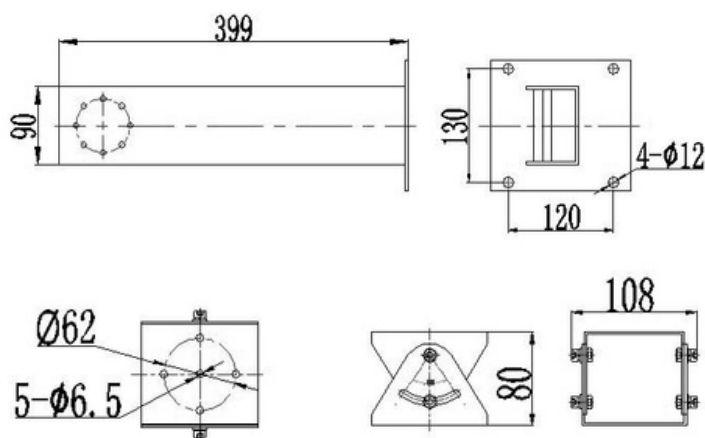

Dimensions

Accessories