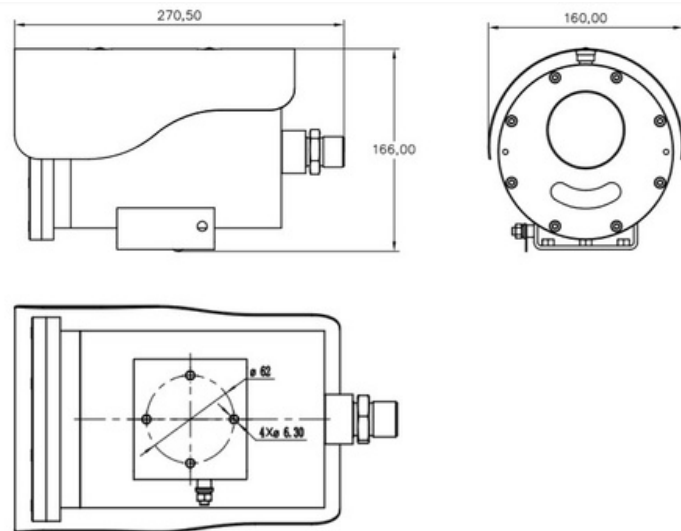

Specifications

CERTIFICATIONS	
Certifications	ATEX, IECEx certified
Explosion Proof Certification	DNV 22 ATEX 51565X IECEx DNV 22.0097X
ATEX Explosion Proof Marking	II 2 G Ex db IIC T6 Gb II 2 D Ex tb IIIC T80°C Db
IECEx Explosion Proof Marking	Ex db IIC T6 Gb/Ex tb IIIC T80°C Db
GENERAL	
Power	DC 12V±25%, PoE (IEEE 802.3af)
Power Consumption	Max. 10.5 W
Pigtail Cable	2 meters; standard combined cable (power+UTP)
Dimensions (L × W × H)	270.5 mm × 166 mm × 160 mm 10.6" × 6.5" × 6.3"
Net Weight	5.6 kg (12.34 lb)
Gross Weight	6.5 kg (14.33 lb)
Material	Stainless Steel 304/316L
Ambient Temperature	-40°C to +60°C (-40°F to +140°F)
Ambient Humidity	≤95% RH (non-condensing)
Storage Temperature	-30°C to +60°C (-22°F to +140°F)
Storage Humidity	≤95% RH (non-condensing)
Surge Protection	6 kV
Ingress Protection	IP66, IP68 (2m 2h), IP69
Reset Button	N/A
Bracket	2MEWB04 (304) / 2MEWB16 (316L) Wall bracket with adapter

Diagrams