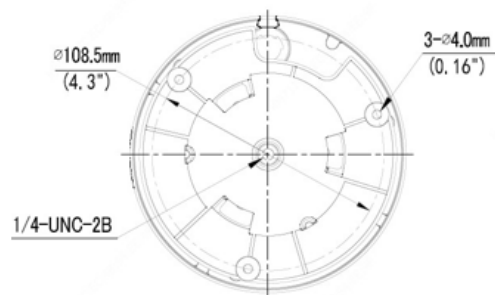

2MPIP-5MIR305XUA-P

5MP WDR Starlight IR Network
Indoor Mini PTZ Dome Camera

Protocols	IPv4, IGMP, ICMP, ARP, TCP, UDP, DHCP, PPPoE, RTP, RTSP, RTCP, DNS, DDNS, NTP, FTP, UPnP, HTTP, HTTPS, SMTP, 802.1x, SNMP, QoS, RTMP
Compatible Integration	ONVIF (Profile S, Profile G, Profile T), API
Client	2M Station
Web Browser	Plug-in required live view: IE9+, Chrome 41 and below, Firefox 52 and below
PAN & TILT	
Pan Range	350°
Pan Speed	0.1°/s ~ 60°/s Preset speed: 60°/s
Tilt Range	0° ~ 90°
Tilt Speed	0.1° ~ 50°/s Preset speed: 50°/s
Number of Presets	1024
Patrol	Preset patrol
Home Position	Supported
INTERFACE	
Audio I/O	N/A
Alarm I/O	1/1
Serial Port	1 RS485
Built-in Mic	Supported
Built-in Speaker	Supported
WIFI	Supported
Network	1x RJ45 10M/100M Base-TX Ethernet
CERTIFICATIONS	
Certifications	IEC 62368-1 EN 62368-1 FCC Part 15 EN 55032:2015 EN 55024:2010 EN 61000-3-2:2014 EN 61000-3-3:2013
GENERAL	
Power	DC12V(±25%), PoE(IEEE 802.3at) Power consumption: Max 13W
Dimensions (Ø x H)	Ø129 x 143.6mm (Ø5.1" x 5.7")
Weight	0.75kg (1.65lb)
Working Environment	-10°C-50°C(14°F ~ 122°F) Humidity: ≤95% RH (non-condensing)
Storage Environment	-40°C-70°C(-40°F ~ 158°F), Humidity: ≤95% RH (non-condensing)
Surge protection	2KV

Dimensions

*Product specifications and availability are subject to change without notice.