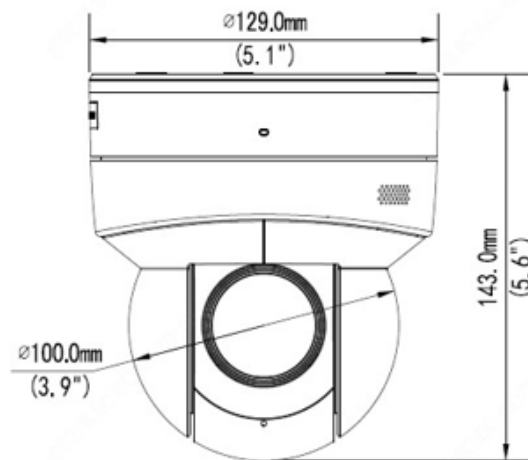

# 2MPIP-5MIR305XUA-P

5MP WDR Starlight IR Network  
 Indoor Mini PTZ Dome Camera

<b>Protocols</b>	IPv4, IGMP, ICMP, ARP, TCP, UDP, DHCP, PPPoE, RTP, RTSP, RTCP, DNS, DDNS, NTP, FTP, UPnP, HTTP, HTTPS, SMTP, 802.1x, SNMP, QoS, RTMP
<b>Compatible Integration</b>	ONVIF (Profile S, Profile G, Profile T), API
<b>Client</b>	2M Station
<b>Web Browser</b>	Plug-in required live view: IE9+, Chrome 41 and below, Firefox 52 and below
<b>PAN &amp; TILT</b>	
<b>Pan Range</b>	350°
<b>Pan Speed</b>	0.1°/s ~ 60°/s Preset speed: 60°/s
<b>Tilt Range</b>	0° ~ 90°
<b>Tilt Speed</b>	0.1° ~ 50°/s Preset speed: 50°/s
<b>Number of Presets</b>	1024
<b>Patrol</b>	Preset patrol
<b>Home Position</b>	Supported
<b>INTERFACE</b>	
<b>Audio I/O</b>	N/A
<b>Alarm I/O</b>	1/1
<b>Serial Port</b>	1 RS485
<b>Built-in Mic</b>	Supported
<b>Built-in Speaker</b>	Supported
<b>WIFI</b>	Supported
<b>Network</b>	1x RJ45 10M/100M Base-TX Ethernet
<b>CERTIFICATIONS</b>	
<b>Certifications</b>	IEC 62368-1 EN 62368-1 FCC Part 15 EN 55032:2015 EN 55024:2010 EN 61000-3-2:2014 EN 61000-3-3:2013
<b>GENERAL</b>	
<b>Power</b>	DC12V(±25%), PoE(IEEE 802.3at) Power consumption: Max 13W
<b>Dimensions (Ø x H)</b>	Ø129 x 143.6mm (Ø5.1" x 5.7")
<b>Weight</b>	0.75kg (1.65lb)
<b>Working Environment</b>	-10°C-50°C(14°F ~ 122°F) Humidity: ≤95% RH (non-condensing)
<b>Storage Environment</b>	-40°C-70°C(-40°F ~ 158°F), Humidity: ≤95% RH (non-condensing)
<b>Surge protection</b>	2KV

## Dimensions

\*Product specifications and availability are subject to change without notice.