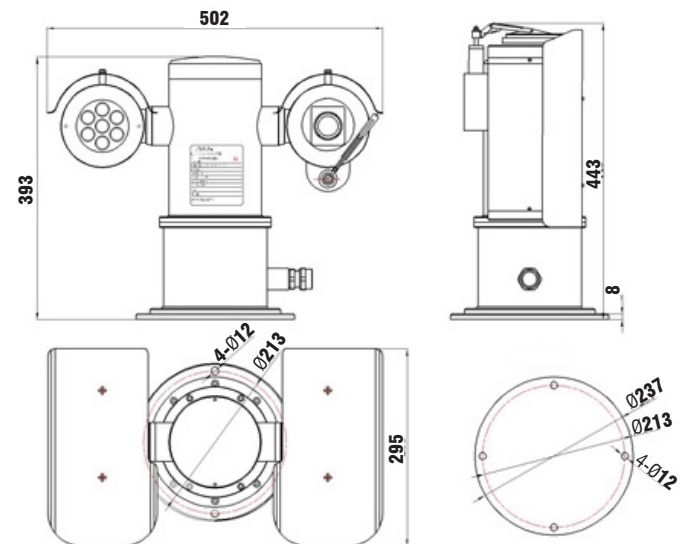

Features

- 304 Stainless steel (Also available in 316L SS)
- 38X Optical Zoom
- Starlight illumination
- Accurate and fast focusing
- Smart IR, up to 250m (820ft) IR distance
- Optical glass window with higher light transmittance
- IR anti-reflection window to increase the infrared transmittance
- 4 Megapixel image
- Ultra 265, H.265, H.264, MJPEG
- Triple streams
- Customized OSD
- ONVIF Conformance
- PoE++ (IEEE 802.3bt)

HOUSING					
Certificate Mark	ExdIIc T6 GB/DIP A20 TA, T6				
Certificate No	CNE13.3111				
Standards	Q/320412 ZAF047-2013				
MECHANICAL					
Housing	Stainless steel 304 (Also available in 316L SS)				
IP	IP68				
Cable Thread Hole	1pcs G3/4 or NPT3/4				
Wiper	Yes				
AMBIENT					
Ambient Temperature	-25°C to +60°C				
Air Pressure	80Kpa to 106Kpa				
Relative Humidity	≤95% (no condensation)				
ELECTRICAL					
Voltage	AC85V~AC265V or DC24V or AC24V				
Power	50W /70W (with thermostat)				
LIGHTS					
Light Distance	100m				
Light Control	Supported				
GENERAL					
Cable	Integrated cable				
Dimensions (LxWxH)	502 x 292 x 443 mm / 19.8" x 11.5" x 17.4" in.				
Weight	24.5kg [54 lbs]				
Mounted	Wall, Pole				
CAMERA					
Sensor	1/1.8", 4.0 megapixel, progressive scan, CMOS				
Lens	5.7 ~ 216.6mm, AF automatic focusing and motorized zoom lens				
Digital Zoom	16				
Optical Zoom	38				
DORI Distance	Lens (mm)	Detect (m)	Observe (m)	Recognize (m)	Identify (m)
	5.7	97.5	39	19.5	9.8
	216.6	3030	1212	606	303
Angle of View (H)	58.5° ~ 2.1°				
Angle of View (V)	34.9° ~ 1.2°				
Angle of View (O)	72.0° ~ 2.5°				
Shutter	Auto/Manual; shutter time: 1 ~ 1/100000s				
Minimum Illumination	Color: 0.0005Lux (F1.3, AGC ON) 0Lux with IR				
Iris	Auto/Manual; F1.3 ~ F4.6				
Day/Night	IR-cut filter with auto switch (ICR)				
Digital Noise reduction	2D/3D DNR				
S/N	>55dB				

Dimensions

ATEX Markings Breakdown