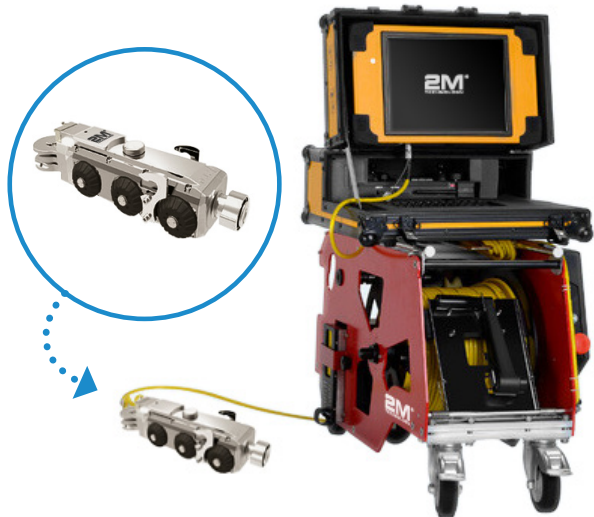

PLUMBING INSPECTION CAMERA CATALOG

CONTENTS

ROBOT PIPE INSPECTION CRAWLERS	3
PUSH ROD PLUMBING CAMERAS	4
MANHOLE INSPECTION CAMERA.....	5

2MRCPT-1060

50mm camera head

2MRCPTZ-20100

90mm HD camera head

MODEL	
2MRCPT-1060-394	393.70ft/ 120m manual reel
2MRCPT-1060-1492	492.13ft/150m manual reel
2MRCPT-1060-656	656.17ft/ 200m manual reel
OPTIONAL	
<i>Motorized Reel</i>	
<i>Extra Manual Elevator</i>	

MODEL	
2MRCPTZ-20100-394	393.70ft/ 120m manual reel
2MRCPTZ-20100-492	492.13ft/150m manual reel
2MRCPTZ-20100-656	656.17ft/ 200m manual reel
OPTIONAL	
<i>Motorized Reel</i>	

2MRCPTZ-30200

90mm HD camera head

MODEL	
2MRCPTZ-30200-394	393.70ft/ 120m manual reel
2MRCPTZ-30200-492	492.13ft/150m manual reel
2MRCPTZ-30200-656	656.17ft/ 200m manual reel
OPTIONAL	
<i>Motorized Reel</i>	

PUSH ROD PLUMBING CAMERAS

2MPICC-23

23mm camera head

2MPICC-14

14mm camera head

MODEL	
23MM FIBERGLASS CABLE	
2MPICC-2366	65.6' ft/20 meters fiberglass cable
2MPICC-2398	98.4' ft/30 meters fiberglass cable
2MPICC-23131	131.2' ft/40 meters fiberglass cable
OPTIONAL	
<i>A 512Hz sonde can be added into the camera heads</i>	
<i>Self-leveler can be added to the 23mm camera</i>	