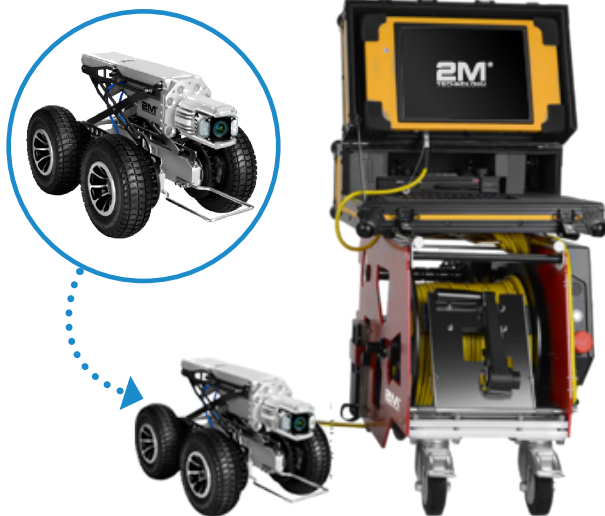

PLUMBING INSPECTION CAMERA CATALOG

CONTENTS

ROBOT PIPE INSPECTION CRAWLERS	3
PUSH ROD PLUMBING CAMERAS	4
MANHOLE INSPECTION CAMERA.....	5

2MRCPT-1060

50mm camera head

2MRCPTZ-20100

90mm HD camera head

MODEL	
2MRCPT-1060-394	393.70ft/ 120m manual reel
2MRCPT-1060-1492	492.13ft/150m manual reel
2MRCPT-1060-656	656.17ft/ 200m manual reel
OPTIONAL	
<i>Motorized Reel</i>	
<i>Extra Manual Elevator</i>	

MODEL	
2MRCPTZ-20100-394	393.70ft/ 120m manual reel
2MRCPTZ-20100-492	492.13ft/150m manual reel
2MRCPTZ-20100-656	656.17ft/ 200m manual reel
OPTIONAL	
<i>Motorized Reel</i>	

2MRCPTZ-30200

90mm HD camera head

MODEL	
2MRCPTZ-30200-394	393.70ft/ 120m manual reel
2MRCPTZ-30200-492	492.13ft/150m manual reel
2MRCPTZ-30200-656	656.17ft/ 200m manual reel
OPTIONAL	
<i>Motorized Reel</i>	

PUSH ROD PLUMBING CAMERAS

2MPICC-23

23mm camera head

2MPICC-14

14mm camera head

MODEL	
23MM FIBERGLASS CABLE	
2MPICC-2366	65.6' ft/20 meters fiberglass cable
2MPICC-2398	98.4' ft/30 meters fiberglass cable
2MPICC-23131	131.2' ft/40 meters fiberglass cable
OPTIONAL	
<i>A 512Hz sonde can be added into the camera heads</i>	
<i>Self-leveler can be added to the 23mm camera</i>	