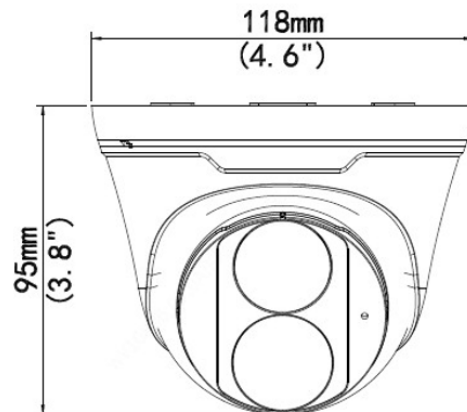

### Functions

CAMERA					
<b>Sensor</b>	1/3", 4.0 megapixel, progressive scan, CMOS				
<b>Lens</b>	2.8mm@F1.6				
<b>DORI Distance</b>	<b>Lens</b>	<b>Detect (m)</b>	<b>Observe (m)</b>	<b>Recognize (m)</b>	<b>Identify (m)</b>
	2.8	63	25.2	12.6	6.3
<b>Angle of View (H)</b>	105.3°				
<b>Angle of View (V)</b>	57°				
<b>Angle of View (O)</b>	136.9°				
<b>Adjustment Angle</b>	Pan: 0° ~ 360°, Tilt: 0° ~ 80°, Rotate: 0° ~ 360°				
<b>Shutter</b>	Auto/Manual, 1 ~ 1/100000s				
<b>Minimum Illumination</b>	Color: 0.005Lux (F1.6, AGC ON) 0 Lux with IR				
<b>Day/Night</b>	IR-cut filter with auto switch (ICR)				
<b>Digital Noise Reduction</b>	2D/3D DNR				
<b>S/N</b>	>52dB				
<b>IR Range</b>	Up to 30m (98ft) IR range				
<b>Wavelength</b>	850nm				
<b>IR On/Off Control</b>	Auto/Manual				
<b>Defog</b>	Digital Defog				
<b>WDR</b>	120dB				
VIDEO					
<b>Video Compression</b>	Ultra 265, H.265, H.264, MJPEG				
<b>H.264 Code Profile</b>	Baseline profile, Main profile, High profile				
<b>Frame Rate</b>	Main Stream: 4MP (2688 x 1520), Max 25fps; 4MP (2560 x 1440), Max 25fps; 3MP (2304 x 1296), Max 30fps; 2MP (1920 x 1080), Max 30fps; Sub Stream: 720P (1280 x 720), Max 25fps				
<b>Video Bit Rate</b>	128 Kbps~16 Mbps				
<b>OSD</b>	Up to 4 OSDs				
<b>Privacy Mask</b>	Up to 4 areas				
<b>ROI</b>	Up to 4 areas				
<b>Motion Detection</b>	Up to 4 areas				
IMAGE					
<b>White Balance</b>	Auto/Outdoor/Fine Tune/Sodium Lamp/Locked/Auto2				
<b>Digital noise reduction</b>	2D/3D DNR				
<b>Smart IR</b>	Support				
<b>Flip</b>	Normal/Vertical/Horizontal/180°				
<b>Dewarping</b>	Support				
<b>HLC</b>	Supported				
<b>BLC</b>	Supported				
STORAGE					
<b>Edge Storage</b>	Micro SD, up to 256GB				
<b>Network Storage</b>	ANR				

## Dimensions

*x Product specifications and availability are subject to change without notice.*