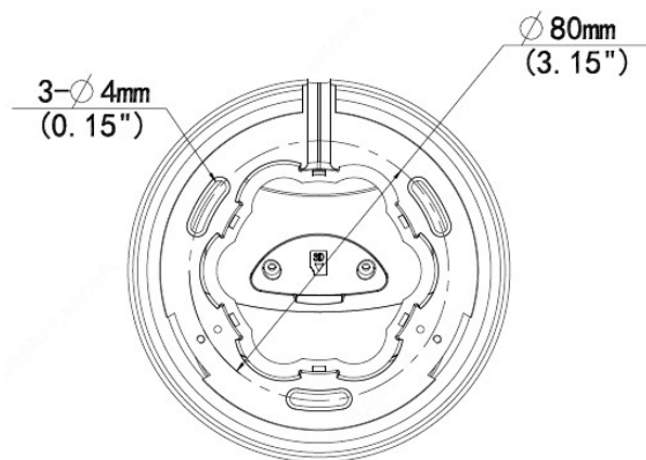

2MTIP-4MIR30-G

4MP Ultra Illumination Fixed Dome Network Camera

AUDIO	
Audio Compression	G.711
Suppression	Supported
Sampling Rate	8KHZ
NETWORK	
Protocols	IPv4, IGMP, ICMP, ARP, TCP, UDP, DHCP, RTP, RTSP, RTCP, RTMP, DNS, DDNS, NTP, FTP, UPnP, HTTP, HTTPS, SMTP, SSL
Compatible Integration	ONVIF (Profile S, Profile G, Profile T), API
Client	2M Guard
Web Browser	Plug-in required live view: IE9+, Chrome 41 and below, Firefox 52 and below Plug-in free live view: Chrome 57.0+, Firefox 58.0+, Edge 16+, Safari 11+
INTERFACE	
Network	10/100M Base-TX Ethernet
Built-in Mic	Supported
CERTIFICATIONS	
Certifications	CE: EN 60950-1, FCC: FCC Part 15
GENERAL	
Power	DC 12V±25%, PoE (IEEE 802.3af) Power consumption: Max 3W
Dimensions (Ø x H)	Φ118 x 96mm (Φ4.6" x 3.8")
Net Weight	0.35kg (0.77lb)
Material	Front cover: metal Rear cover: plastic Bracket: plastic Bottom plate: metal
Working Environment	-30°C ~ 60°C (-22°F ~ 140°F), Humidity: ≤95% RH (non-condensing)
Storage Environment	-30°C ~ 60°C (-22°F ~ 140°F), Humidity: ≤95% RH (non-condensing)
Surge Protection	2KV
Ingress Protection	IP67

Dimensions

x Product specifications and availability are subject to change without notice.