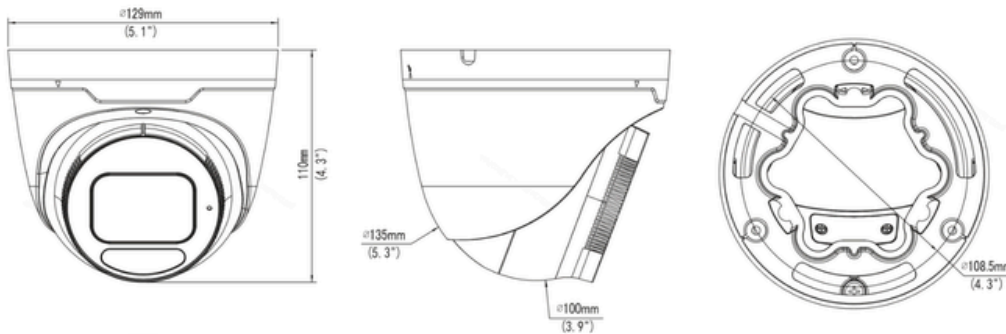

Specifications

Safety	CE LVD (EN 62368-1) CB (IEC 62368-1) UL/CUL (UL 62368-1, CAN/CSA C22.2 No. 62368-1)
Protection	IP67 (IEC 60529)
GENERAL	
Power	DC 12 V±25%, PoE (IEEE 802.3af)
Power Consumption	Max. 7.5 W
Power Interface	Ø5.5 mm coaxial power plug
Dimensions (Ø × H)	Ø129 mm × 110 mm (Ø5.1" × 4.3")

Weight	0.66 kg (1.46 lb)	
Material	Metal	
Working Environment	Temperature	-30°C to +60°C (-22°F to +140°F)
	Humidity	≤95% RH (non-condensing)
Storage Environment	Temperature	-30°C to +60°C (-22°F to +140°F)
	Humidity	≤95% RH (non-condensing)
Surge Protection	6 kV	
Reset Button	Support	
Web Client Language	English, Russian, Spanish, Vietnamese	

Dimensions

Accessories