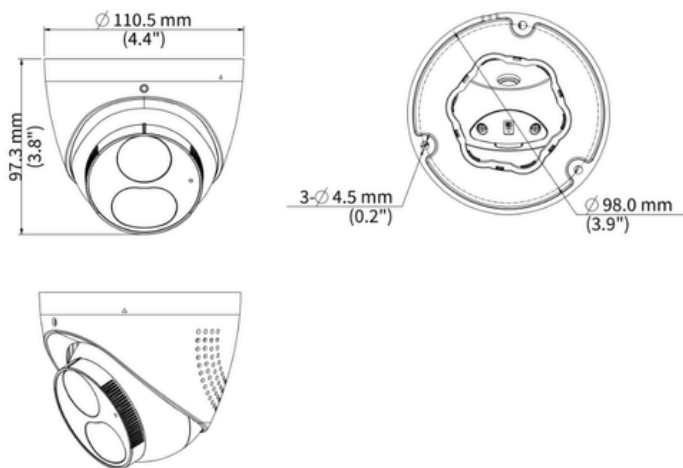

Specifications

CAMERA				
Max Resolution	5 MP			
Sensor	1/2.7" CMOS			
Min. Illumination	Color: 0.002 lux (F1.6, AGC ON), 0 lux with light			
Day/Night	IR-cut filter with auto switch (ICR)			
Shutter	Auto/Manual, 1~1/100000s			
Adjustment Angle	Pan	Tilt	Rotate	
	0° to 360°	0° to 80°	0° to 360°	
S/N	>52 dB			
WDR	120 dB			
LENS				
Focal Length	2.8 mm / 4.0 mm			
Iris Type	5 MP			
Iris	F1.6			
Lens Type	Fixed			
Field of View	Lens	(H)	(V)	(D)
	2.8 mm	110°	58.7°	130°
	4.0 mm	91.2°	43.7°	95.3°
DORI DISTANCE				
Lens	Detect	Observe	Recognize	Identify
2.8 mm	63 m (206.7 ft)	25.2 m (82.7 ft)	12.6 m (41.3 ft)	6.3 m (20.7 ft)
4.0 mm	90 m (295.3 ft)	36 m (118.1 ft)	18 m (59.1 ft)	9 m (29.5 ft)
ILLUMINATOR				
Supplemental Light	Dual light			
Illumination Distance	IR	30 m (98.4 ft)		
	Warm Light	30 m (98.4 ft)		
Light On/Off Control	Auto/Manual			
Wavelength	850 nm			

Dimensions

Power Interface	$\varnothing 5.5$ mm coaxial power plug
Dimensions ($\varnothing \times H$)	$\varnothing 111$ mm \times 95 mm ($\varnothing 4.4$ " \times 3.7")
Weight	0.44 kg (0.97 lb)
Material	Metal + Plastic
Working Temperature	-30°C to +60°C (-22°F to +140°F)
Working Humidity	$\leq 95\%$ RH (non-condensing)
Storage Temperature	-30°C to +60°C (-22°F to +140°F)
Storage Humidity	$\leq 95\%$ RH (non-condensing)
Surge Protection	4 kV
Reset Button	N/A
Web Client Language	20 Languages: Traditional Chinese, English, Simplified Chinese, Polish, German, Russian, French, Korean, Dutch, Czech, Portuguese (Europe), Portuguese (Brazil), Japanese, Thai, Turkish, Spanish (Latin America), Spanish (Europe), Hungarian, Italian, Vietnamese