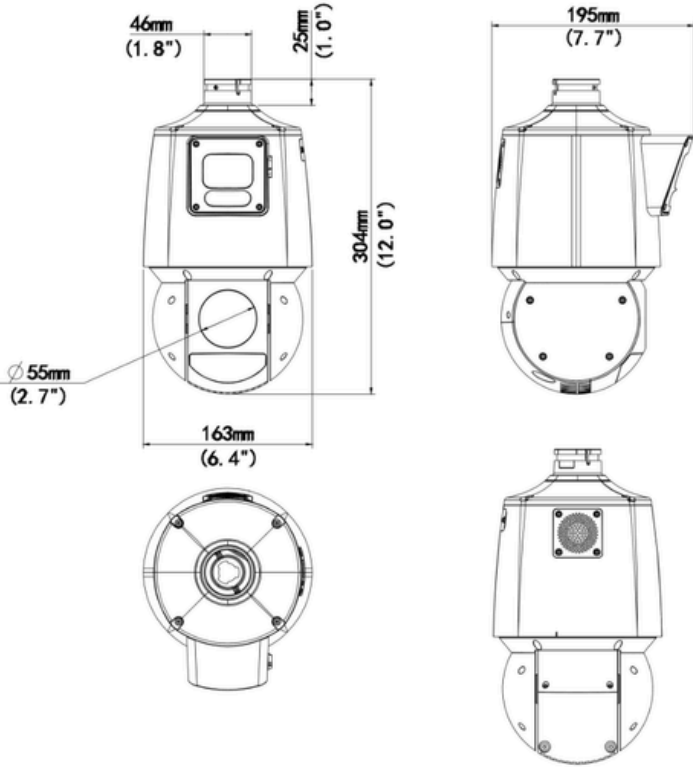

Dimensions

Accessories