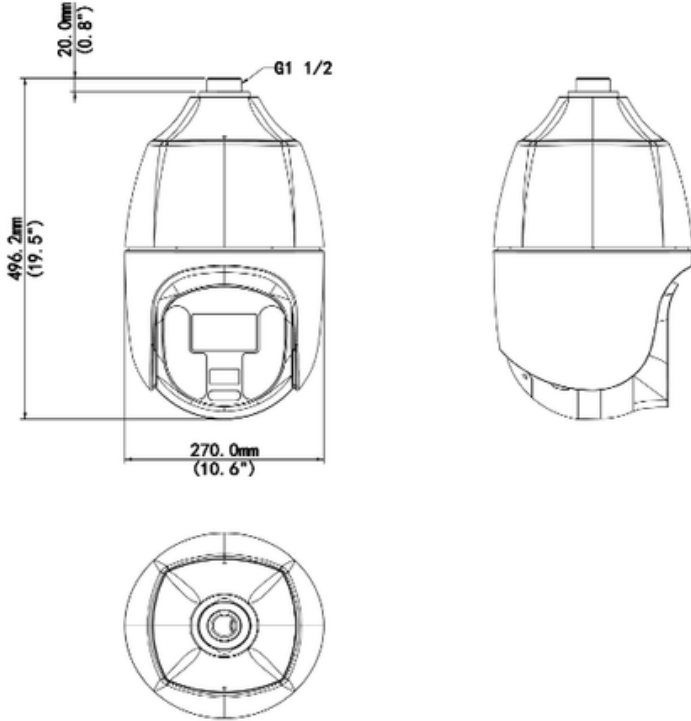

Dimensions — [mm]

Accessories